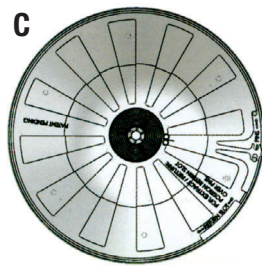

INTRODUCING NEW ECO AUTOMATIC

Environmental Ceiling Automatic Diffuser

Comfort and energy savings are just two of the many features of the new ECO Automatic Diffuser – the revolutionary air-conditioning ceiling vent.

Sleek in appearance and design, the ECO Automatic Diffuser is a great 'value-add' replacement to your existing ducted air-conditioning ceiling vents.

The unique design of the ECO Automatic Diffuser allows for the warm or cool air, as the case may be, to spread across the depth and width of the room to bring the temperature to your desired level of comfort quickly...thereby, reducing the run-time of your air-conditioner. This directly translates to a noticeable reduction in your energy consumption.

How does ECO Automatic Diffuser work?

A built-in air temperature sensor activates the opening or closure of the horizontal and vertical air outlets determining the most efficient direction of air flow into the room.

In winter, when you set the air-conditioner to deliver warm air, the temperature sensor activates the 'damper' to open (illustration 'A') when the supply air temperature is above 30° C, this allows the warm air to disperse both vertically down into the room as well as horizontally across the ceiling...at the same time (illustration 'B').

On the other hand, in summer, when you set the air-conditioner to deliver cool air, the sensor activates the 'damper' to close (illustration 'C') when the supply air temperature is below 24° C, this disperses the cool air horizontally across the ceiling to gently and efficiently bring the room temperature down to comfortable levels (illustration 'D').

**Seeing is believing.
Experiencing is convincing.**