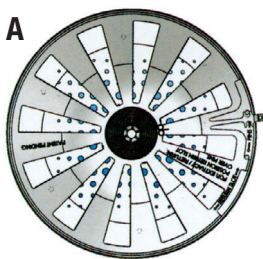

In winter, when you set the air-conditioner to deliver warm air, the temperature sensor activates the 'damper' to open (illustration 'A') when the supply air temperature is above 30° C, this allows the warm air to disperse both vertically down into the room as well as horizontally across the ceiling...at the same time (illustration 'B').